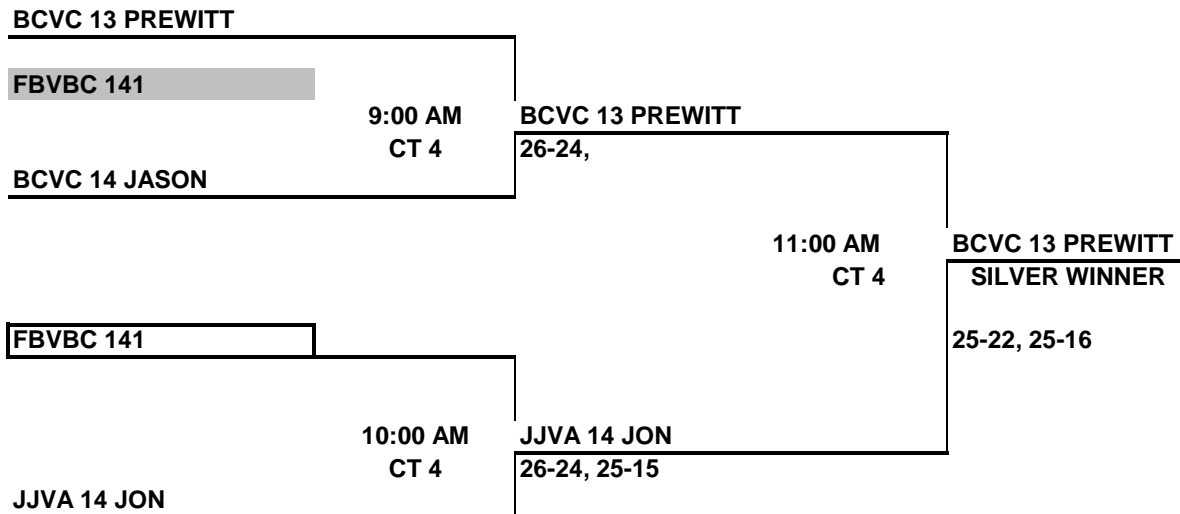

14'S GOLD & SILVER DIVISION PLAYOFFS

SUNDAY January 24, 2010

GOLD Division Playoffs

All Teams in box must Ref before they play.
ALL TEAMS THAT LOSE STAY ON YOUR COURT TO REFEREE THE NEXT MATCH

Silver Division Playoffs

All Teams in box must Ref before they play.
ALL TEAMS THAT LOSE STAY ON YOUR COURT TO REFEREE THE NEXT MATCH