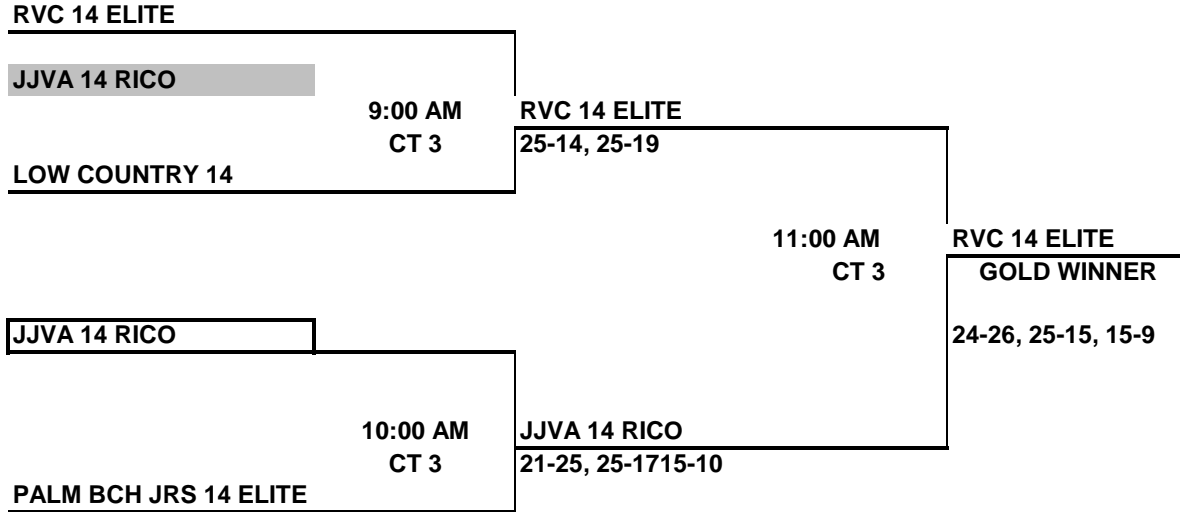

14'S GOLD & SILVER DIVISION PLAYOFFS

SUNDAY January 24, 2010

GOLD Division Playoffs

All Teams in box must Ref before they play.
ALL TEAMS THAT LOSE STAY ON YOUR COURT TO REFEREE THE NEXT MATCH

Silver Division Playoffs

All Teams in box must Ref before they play.
ALL TEAMS THAT LOSE STAY ON YOUR COURT TO REFEREE THE NEXT MATCH