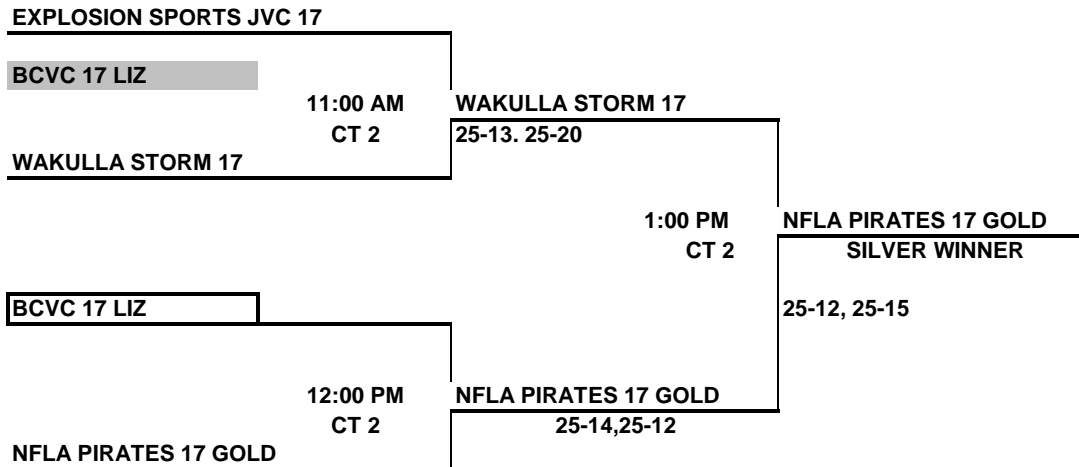

17'S GOLD & SILVER DIVISION PLAYOFFS

SUNDAY January 24, 2010

GOLD Division Playoffs

All Teams in box must Ref before they play.
 ALL TEAMS THAT LOSE STAY ON YOUR COURT TO REFEREE THE NEXT MATCH

Silver Division Playoffs

All Teams in box must Ref before they play.
 ALL TEAMS THAT LOSE STAY ON YOUR COURT TO REFEREE THE NEXT MATCH