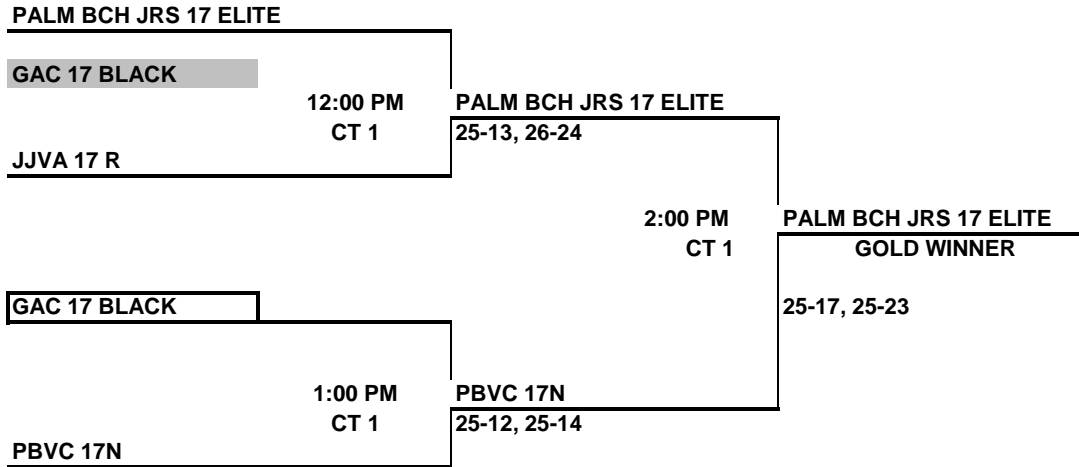

17'S GOLD & SILVER DIVISION PLAYOFFS

SUNDAY January 24, 2010

GOLD Division Playoffs

All Teams in box must Ref before they play.
 ALL TEAMS THAT LOSE STAY ON YOUR COURT TO REFEREE THE NEXT MATCH

Silver Division Playoffs

All Teams in box must Ref before they play.
 ALL TEAMS THAT LOSE STAY ON YOUR COURT TO REFEREE THE NEXT MATCH