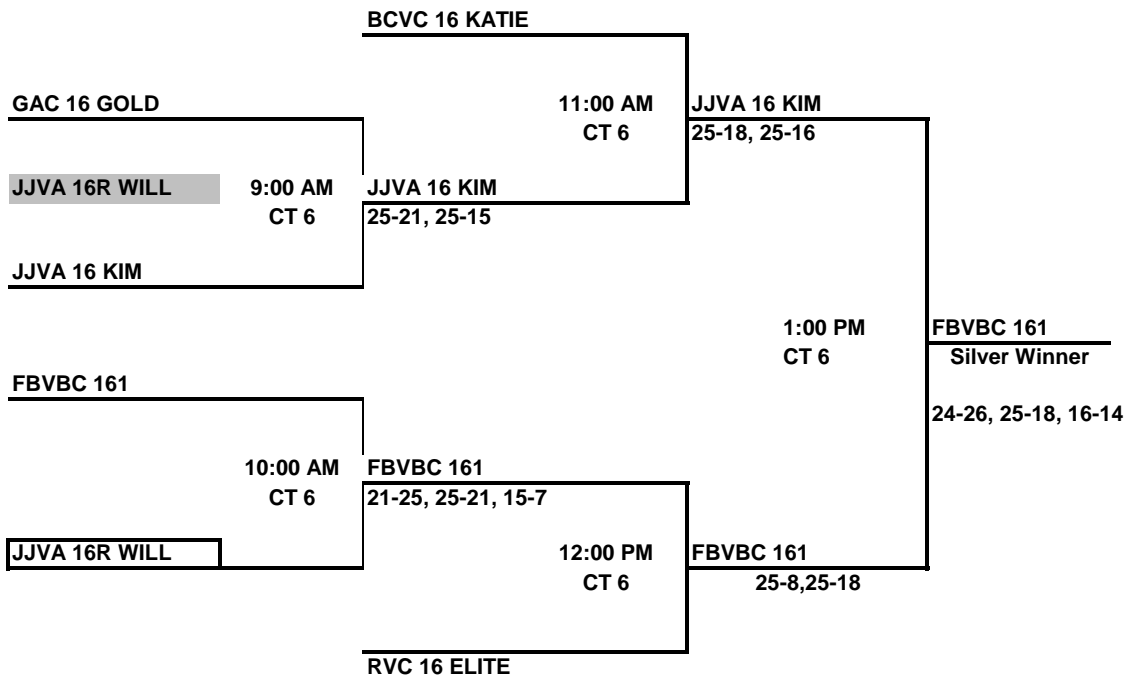

## 16'S GOLD DIVISION PLAYOFFS Winter Blast SUNDAY, January 24, 2010

## 16'S SILVER PLAYOFFS Winter Blast SUNDAY, January 24, 2010

All Teams in a box will ref a match before they play.

ALL TEAMS THAT LOSE STAY ON YOUR COURT TO REFEREE THE NEXT MATCH