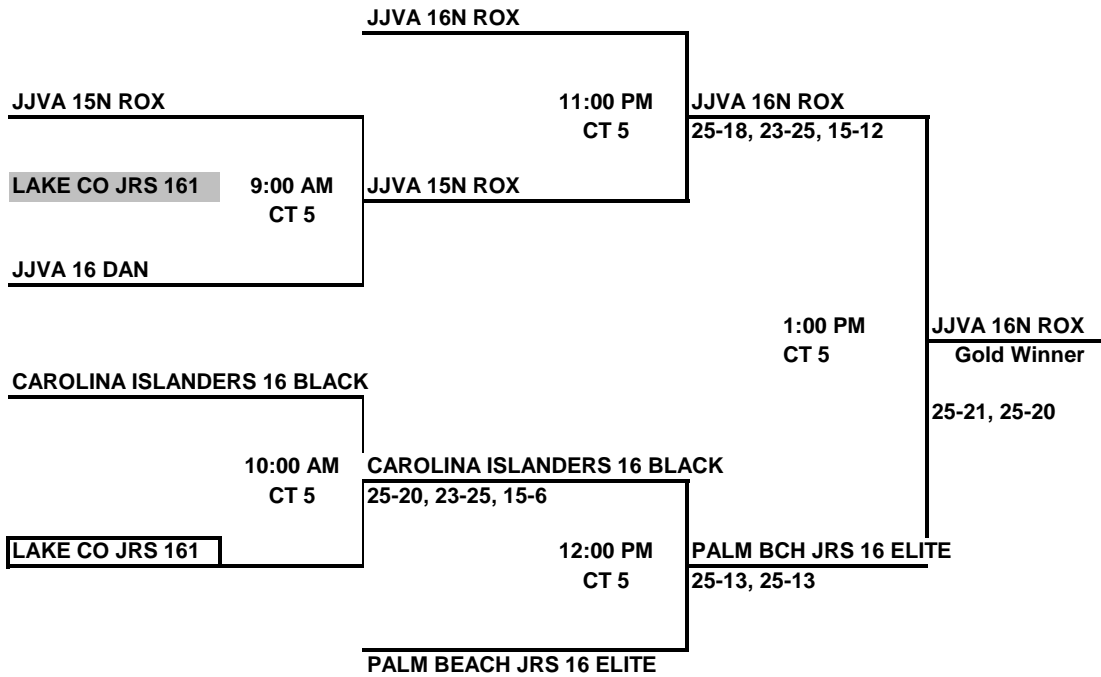

## 16'S GOLD DIVISION PLAYOFFS Winter Blast SUNDAY, January 24, 2010

## 16'S SILVER PLAYOFFS Winter Blast SUNDAY, January 24, 2010

All Teams in a box will ref a match before they play.

ALL TEAMS THAT LOSE STAY ON YOUR COURT TO REFEREE THE NEXT MATCH