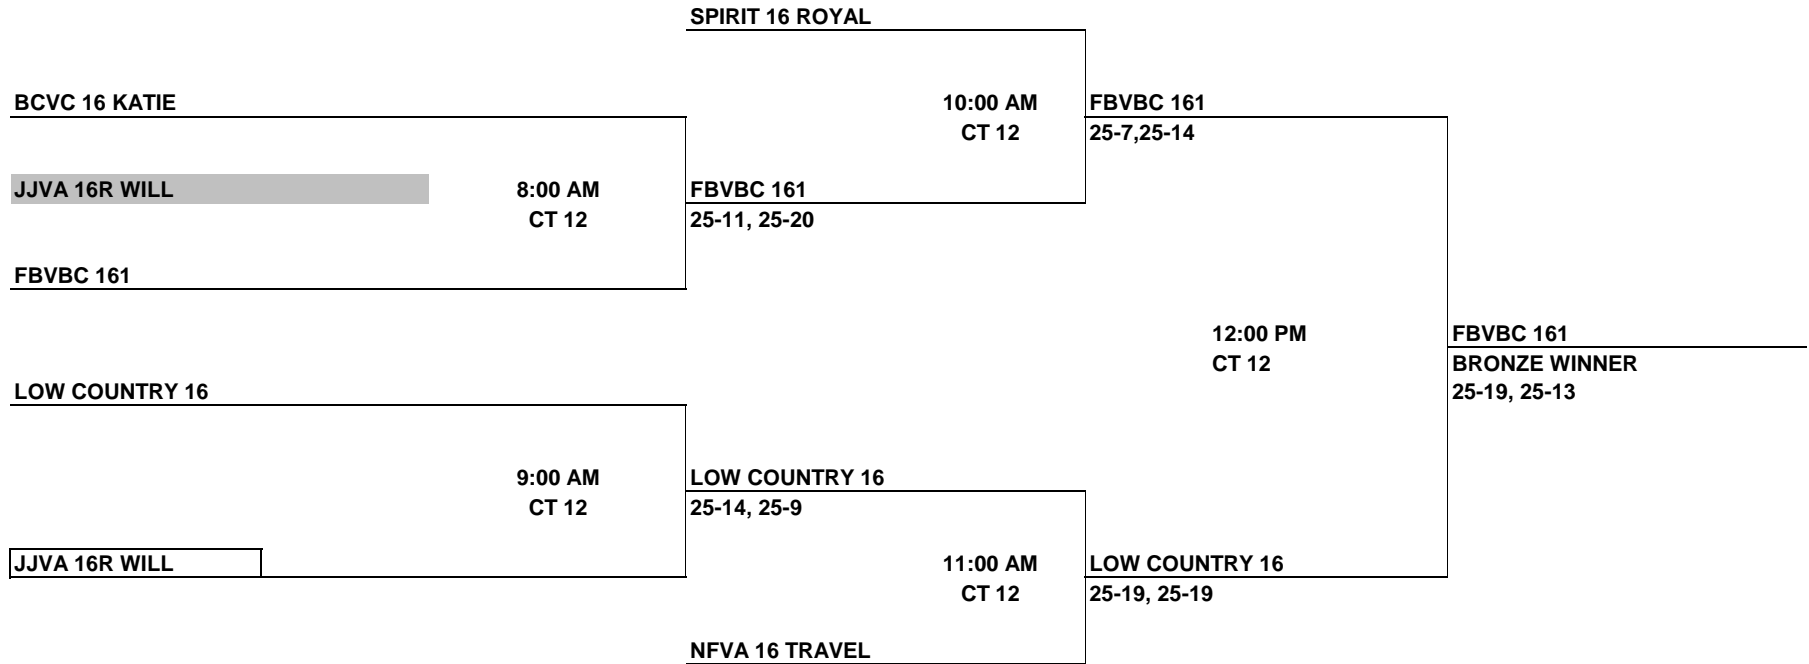

16'S Bronze Division Play off at JIS

February 21, 2010

All teams in a box ref before they play.

ALL TEAMS THAT LOSE STAY ON YOUR COURT TO REFEREE THE NEXT MATCH