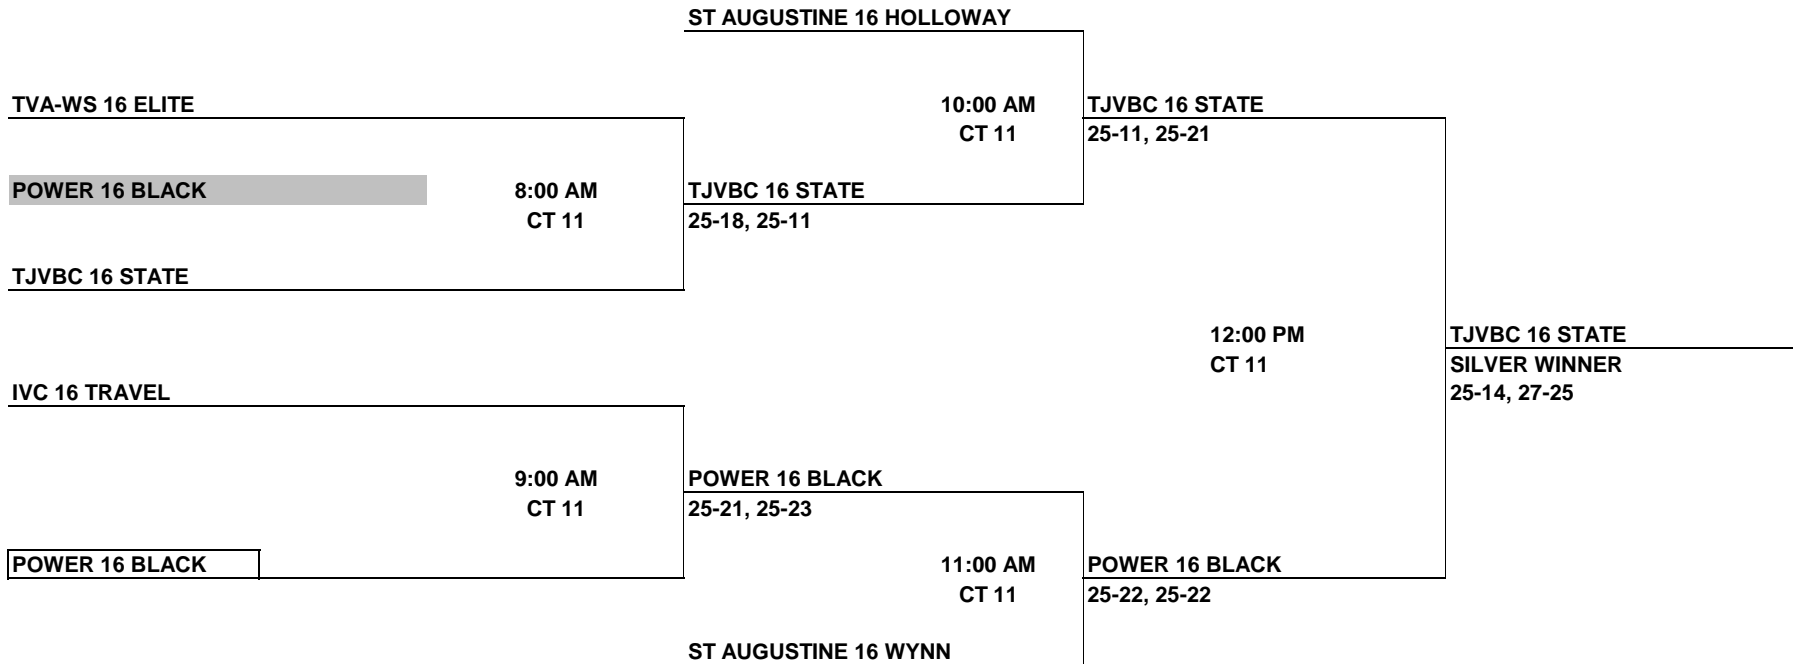

16'S GOLD DIVISION PLAYOFFS JAX JAM at JIS

SUNDAY, February 21, 2010

All teams in a box ref before they play.

ALL TEAMS THAT LOSE STAY ON YOUR COURT TO REFEREE THE NEXT MATCH

16'S SILVER PLAYOFFS AT JIS

All teams in a box ref before they play.
 ALL TEAMS THAT LOSE STAY ON YOUR COURT TO REFEREE THE NEXT MATCH

16'S Bronze Division Play off at JIS

February 21, 2010

All teams in a box ref before they play.

ALL TEAMS THAT LOSE STAY ON YOUR COURT TO REFEREE THE NEXT MATCH

16'S TEAL Division Play off at JIS

COASTAL GEORGIA 161