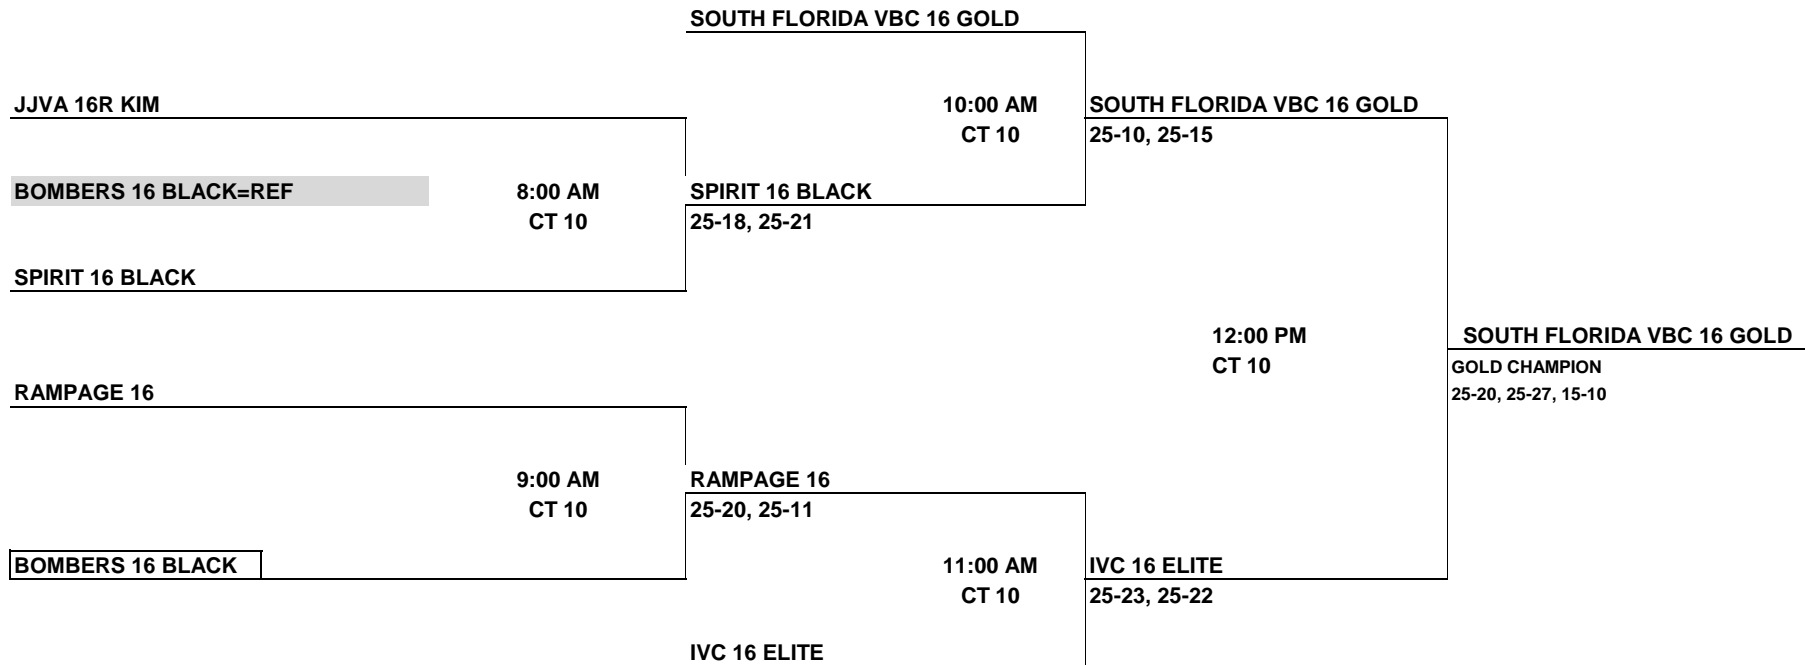

16'S GOLD DIVISION PLAYOFFS JAX JAM at JIS

SUNDAY, February 21, 2010

All teams in a box ref before they play.

ALL TEAMS THAT LOSE STAY ON YOUR COURT TO REFEREE THE NEXT MATCH

16'S SILVER PLAYOFFS AT JIS

All teams in a box ref before they play.
 ALL TEAMS THAT LOSE STAY ON YOUR COURT TO REFEREE THE NEXT MATCH