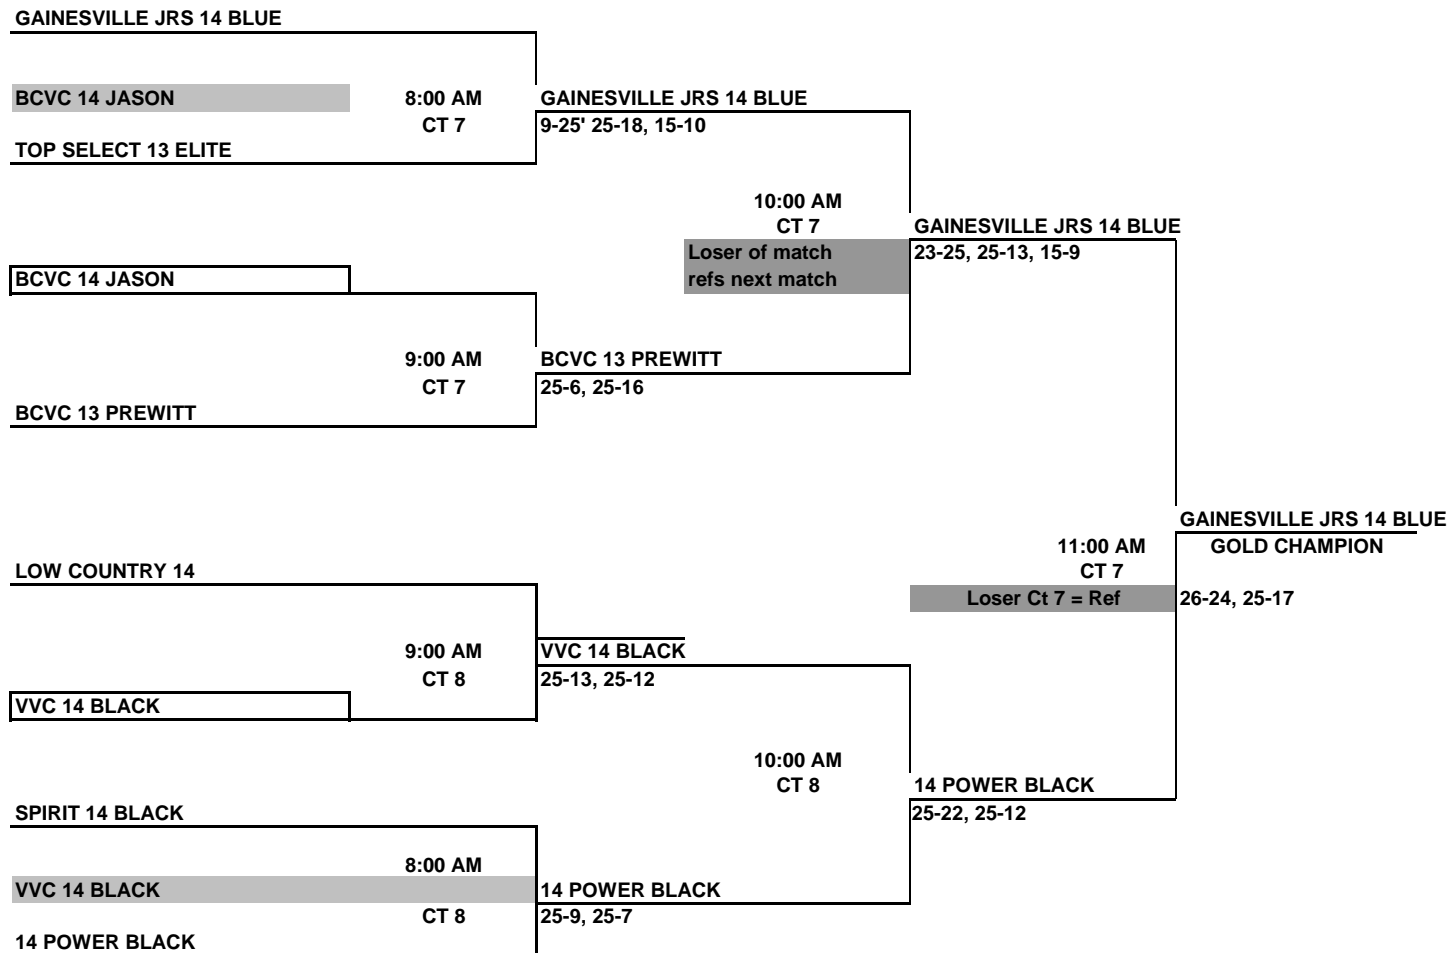

# 14'S GOLD DIVISION PLAYOFFS at JJVA CENTER

## SUNDAY, February 21, 2010

All teams in a box ref before they play.  
**ALL TEAMS THAT LOSE STAY ON YOUR COURT TO REFEREE THE NEXT MATCH**

**14'S Silver Division Playoffs at JJVA CENTER**

**14'S BRONZE DIVISION PLAYOFFS at JJVA CENTER**

All teams in a box ref before they play.  
**ALL TEAMS THAT LOSE STAY ON YOUR COURT TO REFEREE THE NEXT MATCH**