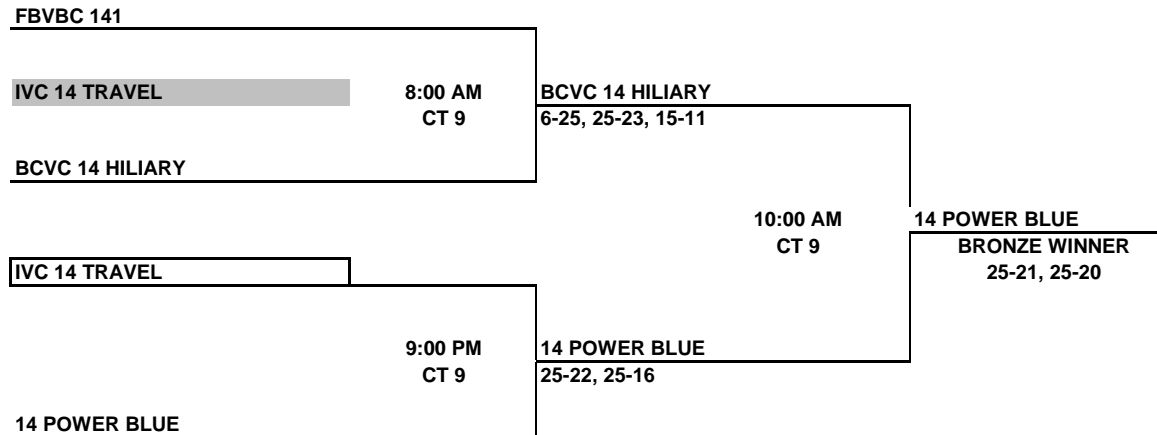

# 14'S GOLD DIVISION PLAYOFFS at JJVA CENTER

## SUNDAY, February 21, 2010

All teams in a box ref before they play.  
**ALL TEAMS THAT LOSE STAY ON YOUR COURT TO REFEREE THE NEXT MATCH**

**14'S Silver Division Playoffs at JJVA CENTER**

**14'S BRONZE DIVISION PLAYOFFS at JJVA CENTER**

All teams in a box ref before they play.  
**ALL TEAMS THAT LOSE STAY ON YOUR COURT TO REFEREE THE NEXT MATCH**