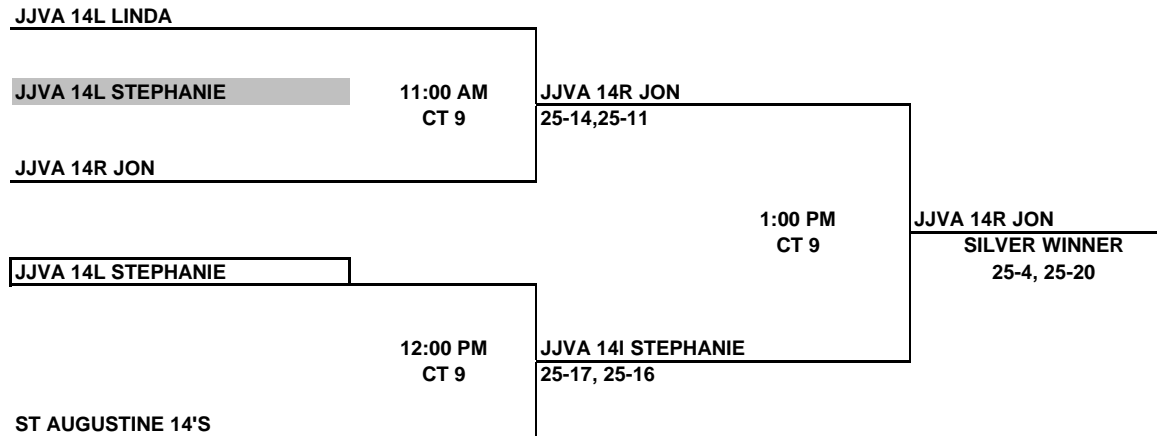

# 14'S GOLD DIVISION PLAYOFFS at JJVA CENTER

## SUNDAY, February 21, 2010

All teams in a box ref before they play.  
**ALL TEAMS THAT LOSE STAY ON YOUR COURT TO REFEREE THE NEXT MATCH**

**14'S Silver Division Playoffs at JJVA CENTER**

**14'S BRONZE DIVISION PLAYOFFS at JJVA CENTER**