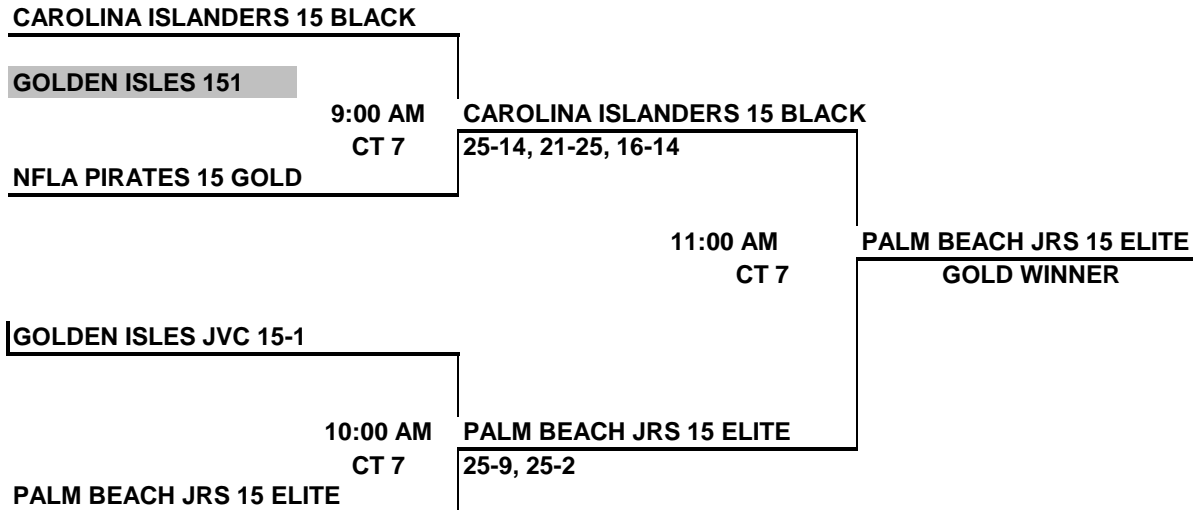

REVISED
15'S GOLD & SILVER DIVISION PLAYOFFS
SUNDAY January 24, 2010

GOLD Division Playoffs

All Teams in box must Ref before they play.
ALL TEAMS THAT LOSE STAY ON YOUR COURT TO REFEREE THE NEXT MATCH

Silver Division Playoffs