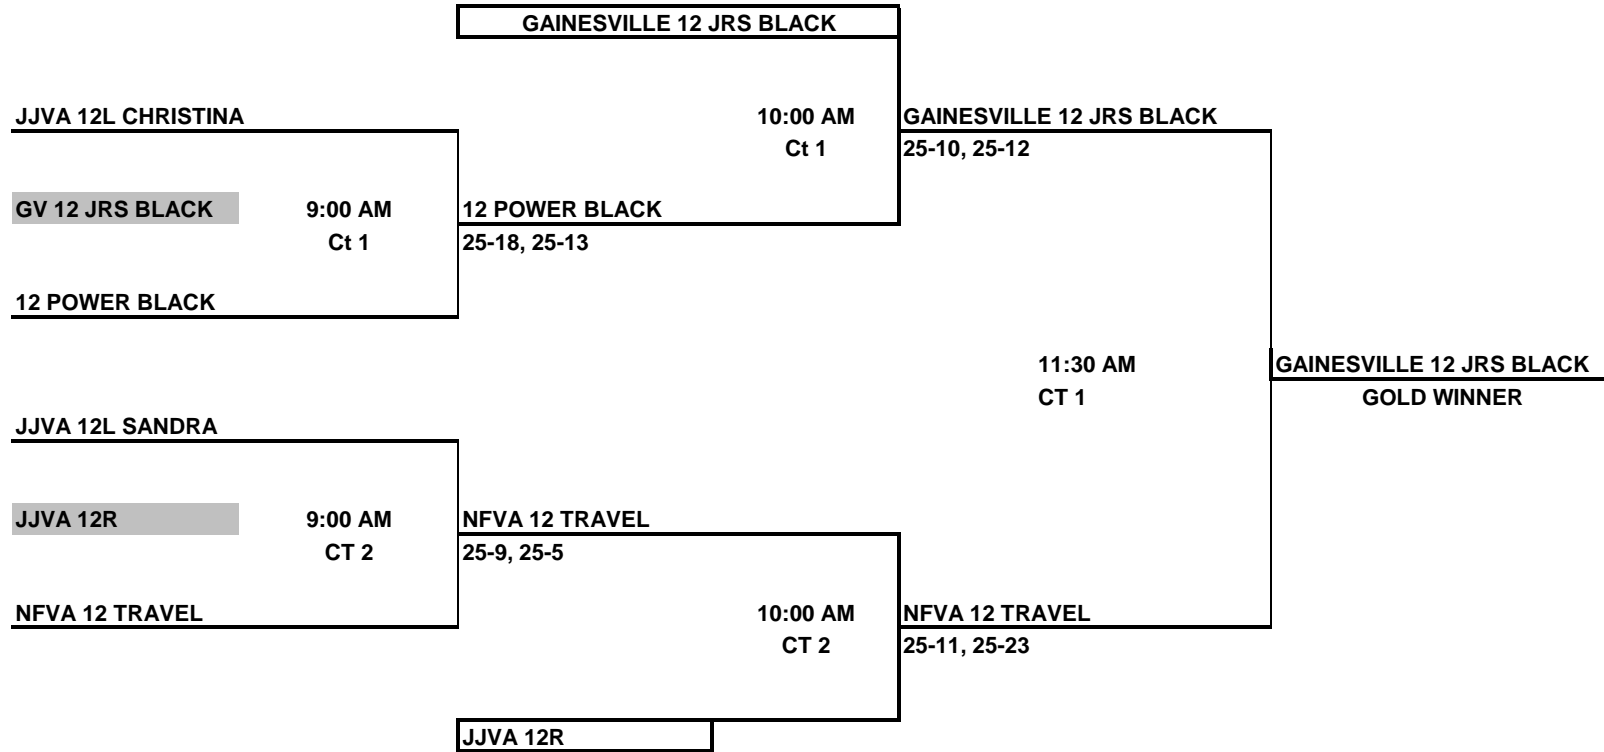

12'S GOLD DIVISION PLAYOFFS at Bolles HS

SUNDAY, February 21, 2010

All teams in a box ref before they play.

All teams that lose stay on your court to ref next match.